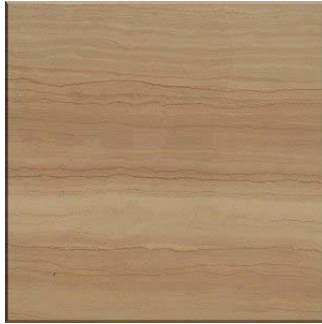

McFFeGroup

(Standard Size:12"x12";18"x18";24"x24";24"x36"; Thickness:5/8"; 3/4")

Light Beige

Serpenggiante

Sivec White(EX)

Black & Gold

Limestone

Crema Turko (K)