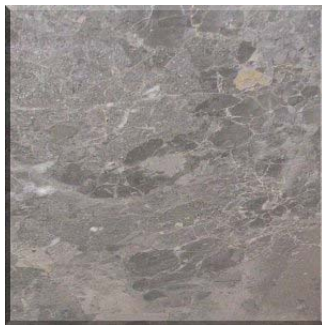

Savanna Gray