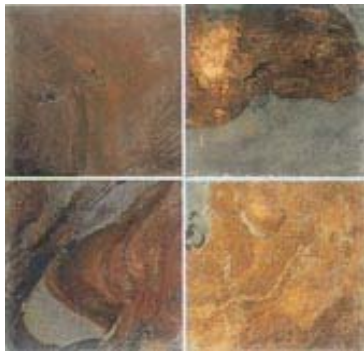

Code: Black-Facing

Code: Rusty-Mosaic

E. Ledge Stone Tiles

Code: Full Rusty-T01

Code: Rusty Beige-T02

Code: Mixed Red-T03

Code: Rusty Mix Black-T04

Code: Beige Mix Red-T05