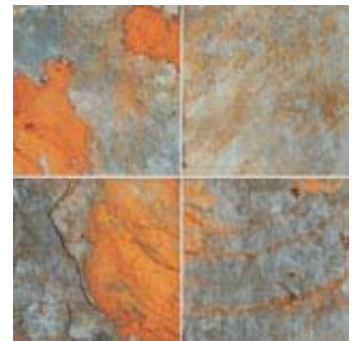

Code: Black-Facing

Code: Rusty-Mosaic

E. Ledge Stone Tiles

Code: Full Rusty-T01

Code: Rusty Beige-T02

Code: Mixed Red-T03

Code: Rusty Mix Black-T04

Code: Beige Mix Red-T05